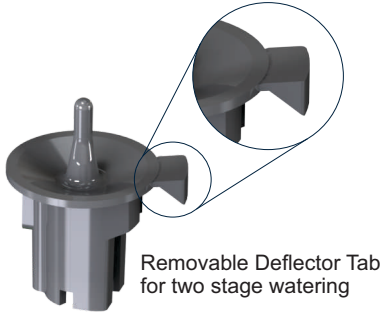

Specifications

Dimensions Assembled		Rotor Rain™ Plus 3/8"	Rotor Rain™ Plus 1/2"
HEIGHT		2.1"	2.3"
WIDTH		1.81"	1.81"
DEPTH		0.83"	0.83"
WEIGHT (approx.)		0.4 oz	0.43 oz
UV STABILIZED MATERIALS	FRAME SPINNER NOZZLE	acetal nylon acetal	acetal nylon acetal
BASE/CONNECTION TYPE: INLET		thread 3/8" BSPM	thread 1/2" MNPT

Easy turn field disassembly

Rotor Rain™ Plus Mini Sprinklers

Performance Chart - Rotor Rain™ Plus

Nozzle Size & Color	Pressure (psi)	Flow (gph)	Tested at 8" above ground		
			Diameter (ft)	Stream Height (ft)	Deflector Diameter (ft)
0.031" Brown	15	5.8	12	1.0	5.2
	20	6.6	14	1.2	
	25	7.7	16	1.3	
	30	8.5	17	1.4	
	35	9.2	18	1.4	
0.035" Dark Blue	15	7.4	16	1.3	5.2
	20	9.0	18	1.6	
	25	10.0	19	1.7	
	30	11.1	19	1.8	
	35	11.9	20	1.8	
0.043" Gray	15	11.6	16	0.8	5.4
	20	13.5	18	1.0	
	25	15.3	19	1.3	
	30	16.6	19	1.2	
	35	18.0	20	1.2	
0.047" Black	15	14.3	19	1.2	7.2
	20	16.4	20	1.3	
	25	18.5	20	1.3	
	30	20.1	20	1.3	
	35	21.7	20	1.3	
0.055" Orange	15	18.8	20	1.2	6.9
	20	21.9	20	1.3	
	25	24.8	21	1.4	
	30	27.2	21	1.5	
	35	29.6	21	1.5	
0.063" Red	15	25.4	21	1.2	6.2
	20	29.3	23	1.3	
	25	33.0	24	1.5	
	30	36.5	24	1.4	
	35	39.1	25	1.3	
0.071" Light Blue	15	32.2	22	1.6	N/A
	20	37.8	25	1.6	
	25	42.3	26	1.7	
	30	46.5	27	1.8	
	35	50.2	27	1.7	
0.079" Yellow	15	39.9	28	2.8	N/A
	20	46.5	32	2.9	
	25	52.0	34	3.2	
	30	57.3	35	3.3	
	35	62.1	35	3.3	
0.091" Purple	15	53.4	29	2.2	N/A
	20	62.3	32	2.3	
	25	70.0	33	2.4	
	30	77.4	34	2.5	
	35	84.0	34	2.5	
0.098" Olive	15	63.9	30	1.8	N/A
	20	73.4	34	2.5	
	25	82.4	35	2.5	
	30	90.6	36	2.4	
	35	98.3	35	2.3	

Two stage watering for targeted application

Removable Deflector Tab for two stage watering

Rotor Rain™ Plus 3/8" Assembly with 24" Tube & Adapter

Ordering Information - Rotor Rain™ Plus 3/8" Assembly with 24" Tube & Adapter