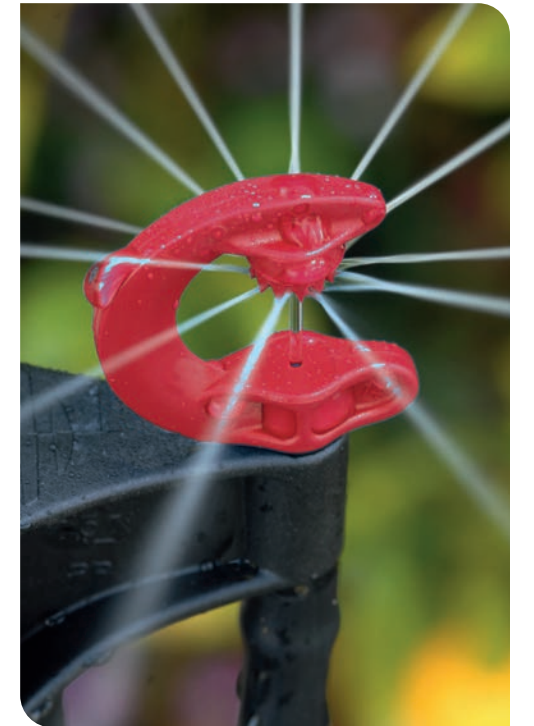

CFa AgSpray™ Range