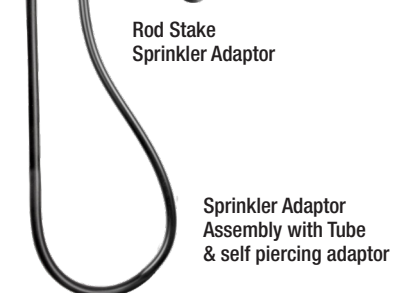

Ordering Information - Sprinkler Adaptor Assembly with Tube & Adaptor

Type	Order Code	Pack Quantity	Packs Per Carton	Carton (kg)
Sprinkler Adaptor Assembly 3/8" BSPF with 600 mm tube	43195	25	12	8.1
Sprinkler Adaptor Assembly 3/8" BSPF with 900 mm tube	43205	25	8	9.2
Sprinkler Adaptor Assembly 3/8" BSPF with 1200 mm tube	43215	25	8	9.5