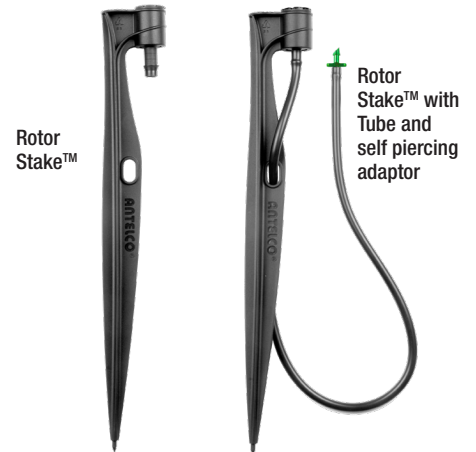

Ordering Information - Rotor Stake™ 3/8" BSPF

Type	Order Code	Pack Quantity	Packs Per Carton	Carton (kg)
Rotor Stake™ 3/8" BSPF x 5 mm barb	40555	25	6	5.1
Rotor Stake™ 3/8" BSPF x 10 mm barb	40515	25	6	5.2
Rotor Stake™ 3/8" BSPF x 13 mm barb	40535	25	6	5.3
Rotor Stake™ 3/8" BSPF with 600 mm tube & self piercing adaptor	40675	25	4	5.9
Rotor Stake™ 3/8" BSPF with 900 mm tube & self piercing adaptor	40685	25	4	6.9
Rotor Stake™ 3/8" BSPF with 1200 mm tube & self piercing adaptor	40695	25	3	6.0