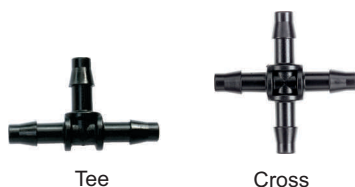

Tee   Cross

Ordering Information - Crosses

Type	Order Code	Pack Quantity	Packs per Carton	Carton (kg)
Cross 4 mm Barb	40445	50	240	11.1
Cross 4.5 mm Barb	40495	50	220	12.1