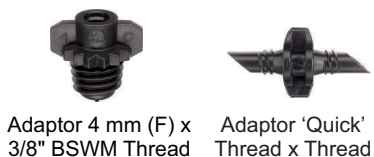

# Micro Fittings

A range of fittings and adaptors to use with quality micro tubing in low pressure irrigation systems. A range of sizes suit various tube configurations.

### Features

- Single barb configurations for connecting to micro or supply tube.
- "Quick" thread or 4 mm thread for connecting to Rigid Risers or Micro Stakes.
- A range of adaptors to suit various configurations.

## Ordering Information - Adaptors

Adaptor 4 mm (F) x 1/2" Female Thread    Adaptor 4 mm (F) x 1/2" Male Thread

Type	Order Code	Pack Quantity	Packs per Carton	Carton (kg)
Adaptor 4 mm (F) x 1/2" Female Thread	41015	25	80	7.6
Adaptor 4 mm (F) x 1/2" Male Thread	41075	25	90	7.3
Adaptor 4 mm (F) x 3/8" BSWM Thread	41025	100	130	10.6
Adaptor 4 mm 'Quick' Thread x Thread	40925	100	260	14.4
Adaptor 4 mm Barb x Thread	40945	100	280	15.6
Adaptor 4.5 mm Barb x Thread	40995	100	250	15.3

Adaptor 4 mm (F) x 3/8" BSWM Thread    Adaptor 'Quick' Thread x Thread