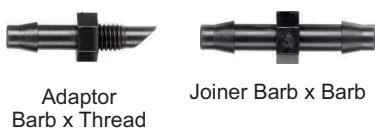

Adaptor Barb x Thread   Joiner Barb x Barb

Ordering Information - Elbows

Type	Order Code	Pack Quantity	Packs per Carton	Carton (kg)
Elbow 4 mm Barb	40245	50	490	14.0
Elbow 4.5 mm Barb	40295	50	490	13.5