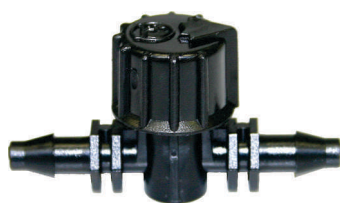

Ordering Information - Vari-Flow™ Valve

Type	Colour	Order Code	Pack Quantity	Packs per Carton	Carton (kg)
Vari-Flow™ Valve barb 4.5 mm	Black	42155	50	90	11.5
Vari-Flow™ Valve thread 4.0 mm	Black	42115	50	90	11.5
Vari-Flow™ Valve thread 4.0 mm	Green/Yellow	42125	50	90	11.5

Vari-Flow™ Barb x Barb

Ordering Information - Elbow Clip On Accessories

Type	Order Code	Pack Quantity	Packs per Carton	Carton (kg)
Tidy-Bow™ Clip On Elbow	45345	50	120	10.2