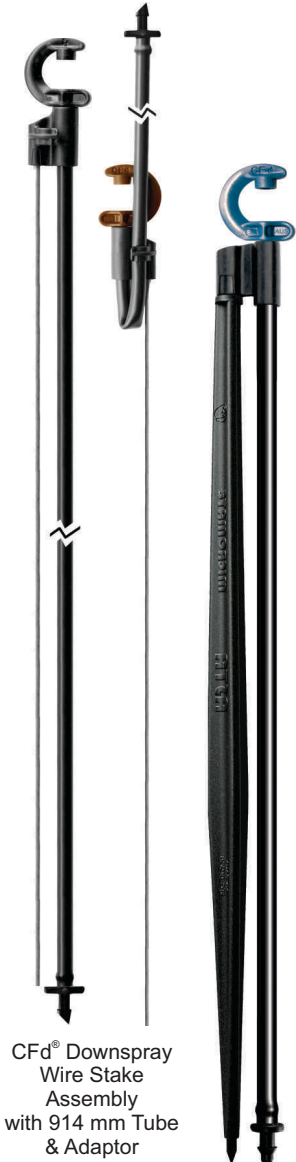

The patented C-Frame Downspray is a 360° spray jet that distributes water evenly across the wetted surface area. Stake assembly options provide savings in labour and installation time.

### Features

- 45° downspray reduces the effect of wind.
- Gentle spray minimises damage to delicate plant foliage.
- Galvanised wire stake assembly incorporates shut-off clip to stop flow.
- Asta<sup>®</sup> Stake assembly incorporates a hole punch for easy installation.
- Three colour coded frames to identify flow rates.
- Quick insertion thread with leak-proof design.
- UV stabilised materials.

### Performance Chart

Pattern		360°	
Nozzle Size/Colour	Pressure (kPa)	Flow (lph)	Diameter (m) at 250 mm Riser height
0.8 mm Black	50	16	0.6
	100	22	0.6
	150	27	0.5
0.9 mm Brown	50	20	0.6
	100	29	0.5
	150	35	0.5
1.0 mm Blue	50	24	0.6
	100	34	0.5
	150	41	0.5
1.1 mm Grey	50	31	0.6
	100	44	0.5
	150	54	0.5
1.5 mm Red	50	51	0.6
	100	73	0.5
	150	90	0.5
2.1 mm Purple	50	96	0.6
	100	136	0.6
	150	165	0.5

CFd<sup>®</sup> Downspray Wire Stake Assembly with 914 mm Tube & Adaptor

CFd<sup>®</sup> Downspray Stake Assembly with 300 mm Tube & Adaptor