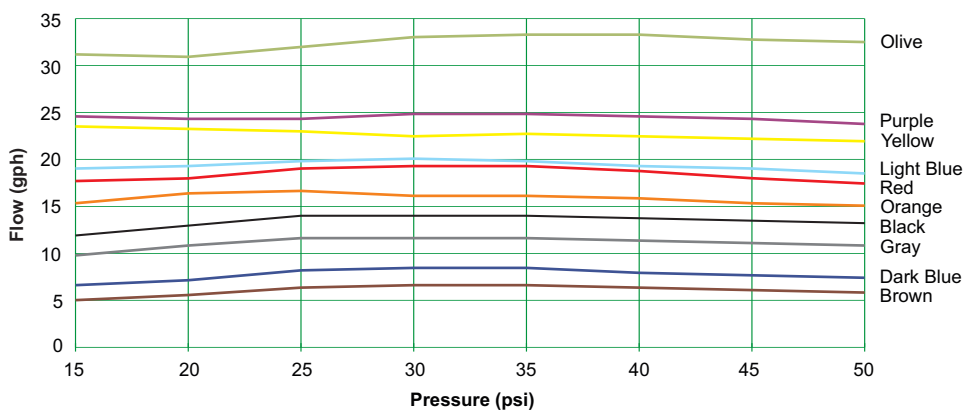

Applications

Orchards and row crops where input pressure varies or terrain is undulating.

SPRINKLERS

Ordering Information - Rotor Rain™ Plus 3/8" PC

Nozzle Size & Color	Part Number Standard Spinner	Part Number w/Deflector Spinner	Pack Quantity	Packs per Carton	Carton (lbs)
0.031" Brown	32215	32315	50	20	25.7
0.035" Dark Blue	32225	32325	50	20	25.7
0.043" Gray	32235	32335	50	20	25.7
0.047" Black	32245	32345	50	20	25.7
0.055" Orange	32255	32355	50	20	25.7
0.063" Red	32265	32365	50	20	25.7
0.071" Light Blue	32275	-	50	20	25.7
0.079" Yellow	32285	-	50	20	25.7
0.091" Purple	32295	-	50	20	25.7
0.098" Olive	32305	-	50	20	25.7

Rotor Rain™ Plus PC
3/8" Male Thread

Rotor Rain™ Plus PC
with Deflector
3/8" Male Thread

Flow Rate

Specifications

Dimensions Assembled		Rotor Rain™ Plus 3/8"
HEIGHT		2.1"
WIDTH		1.81"
DEPTH		0.83"
WEIGHT (approx.)		0.4 oz
UV STABILIZED MATERIALS	FRAME	acetal
	SPINNER	nylon
	NOZZLE	acetal
	DIAPHRAGM	silicone rubber
BASE/CONNECTION TYPE: INLET		thread 3/8" BSPM