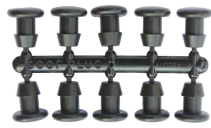

Goof (Repair) Plugs

Ordering Information - Goof Plugs

Type	Part Number	Pack Quantity	Packs Per Carton	Carton (lbs)
Goof Plugs (rack of 10)	42325	10	50	3.6